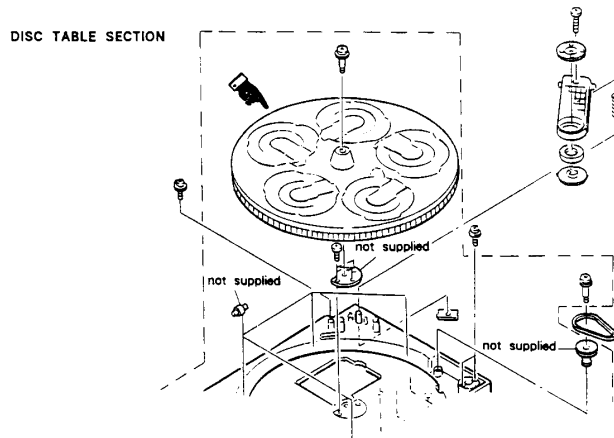

SONY

Hi-Fi Products
Service Bulletin

Model: CDP-C201/C205/C215/C225/C27/C305/C315/
C322M/C35/C37/C400/C401/C500/C515/C700/
C705/C715/C75ES/C8ESD/C800/C85ES,
SEN-301CD/311CD/501

No. 244R1

Date: October 30, 1992

Subject: Part Change: Disc Table

THIS SERVICE BULLETIN SUPERSEDES SERVICE BULLETIN NO. 244

Symptom: (**)
Disc tables supplied by KCP for replacement will be of the 2-hole type instead of the 1-hole type on some models.

Solution: Order the disc table having the desired finish from the chart below. The 2-hole type disc table replaces the 1-hole, 1-slot type disc table.

DESCRIPTION	FINISH	PART NUMBER
DISC TABLE	SMOOTH	4-926-383-01
	MATTE	4-926-383-11

Reference: FPR-M2473

PRINTED IN U.S.A.
CSA-131092-2

CSA-13 CD Player